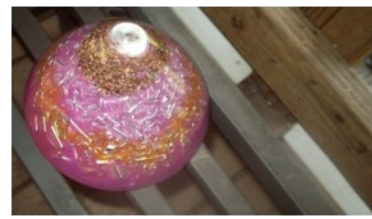

With Praise, Love, Gratitude and Connection to Source, hail storms disappear, damaging storms dissipate and beautiful rains come instead or if no rains are needed, the balance comes to nature. Nature thrives in the presence of Orgone!

The adamantine particles that make up life and the elements will always respond to praise, love and gratitude first. As their energies free the elements from their "prison" or imposed negativity and they are so grateful for their freedom.

Ruby Flame of Divine Grace, Peace, Devotional Worship - $99

While creating the White and Yellow Flames, I distinctly heard the following: "Now that the Flames are starting to be anchored here, this opens the door to Legions of Angels being able to come to the Earth to assist so much more!" So let's call on those Legions of Angels to help over the whole US and world and ask them to be storm damage.